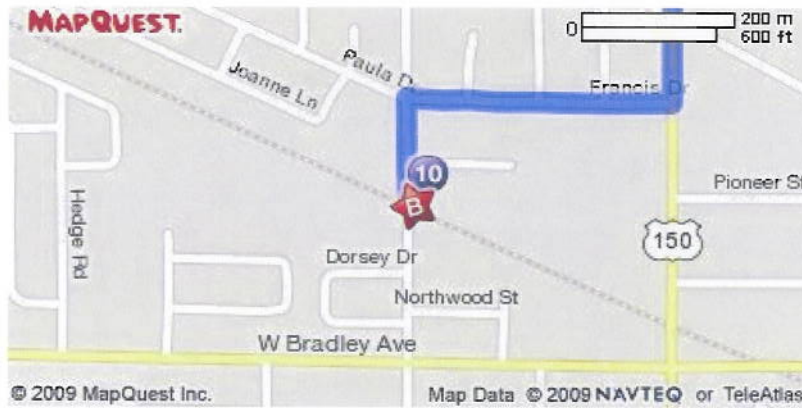

B: Arrowhead Lanes Inc: 1401 N Mckinley Ave, Champaign, IL 61821, (217) 352-5288