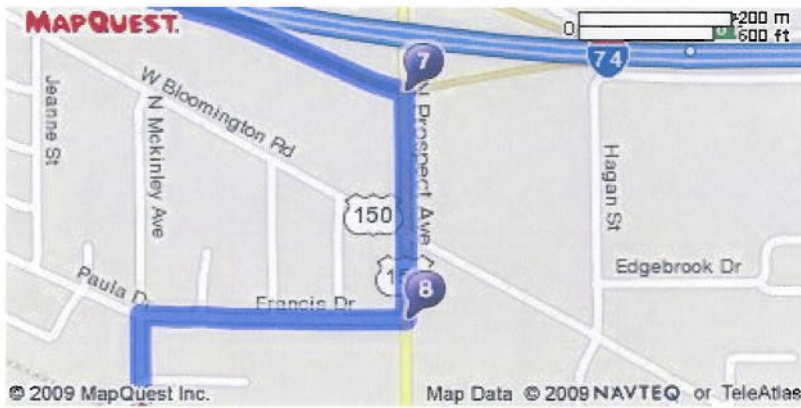

Directions to Arrowhead Lanes in Champaign

Total Travel Estimates: 52 minutes / 49.55 miles

A: Pheasant Lanes Bowling: 804 N Hershey Rd, Bloomington, IL 61704, (309) 663-8556

1: Start out going NORTH on N HERSHEY RD toward CASTLETON DR. 0.2 mi

2: Turn RIGHT onto IL-9 E. 2.1 mi

3: Turn RIGHT onto N TOWANDA BARNES RD/CR-29/N 1900 EAST RD. Continue to follow CR-29/N 1900 EAST RD. 7.1 mi

4: Turn LEFT onto E 700 NORTH RD/CR-36. 1.4 mi

5: Merge onto I-74 E toward CHAMPAIGN. 37.9 mi

6: Take the PROSPECT AVENUE exit, EXIT 181. 0.3 mi

7: Turn RIGHT onto N PROSPECT AVE. 0.2 mi

8: Turn **RIGHT** onto **FRANCIS DR.**

0.3 mi

9: Turn **LEFT** onto **N MCKINLEY AVE.**

0.1 mi

10: **1401 N MCKINLEY AVE** is on the **RIGHT.**